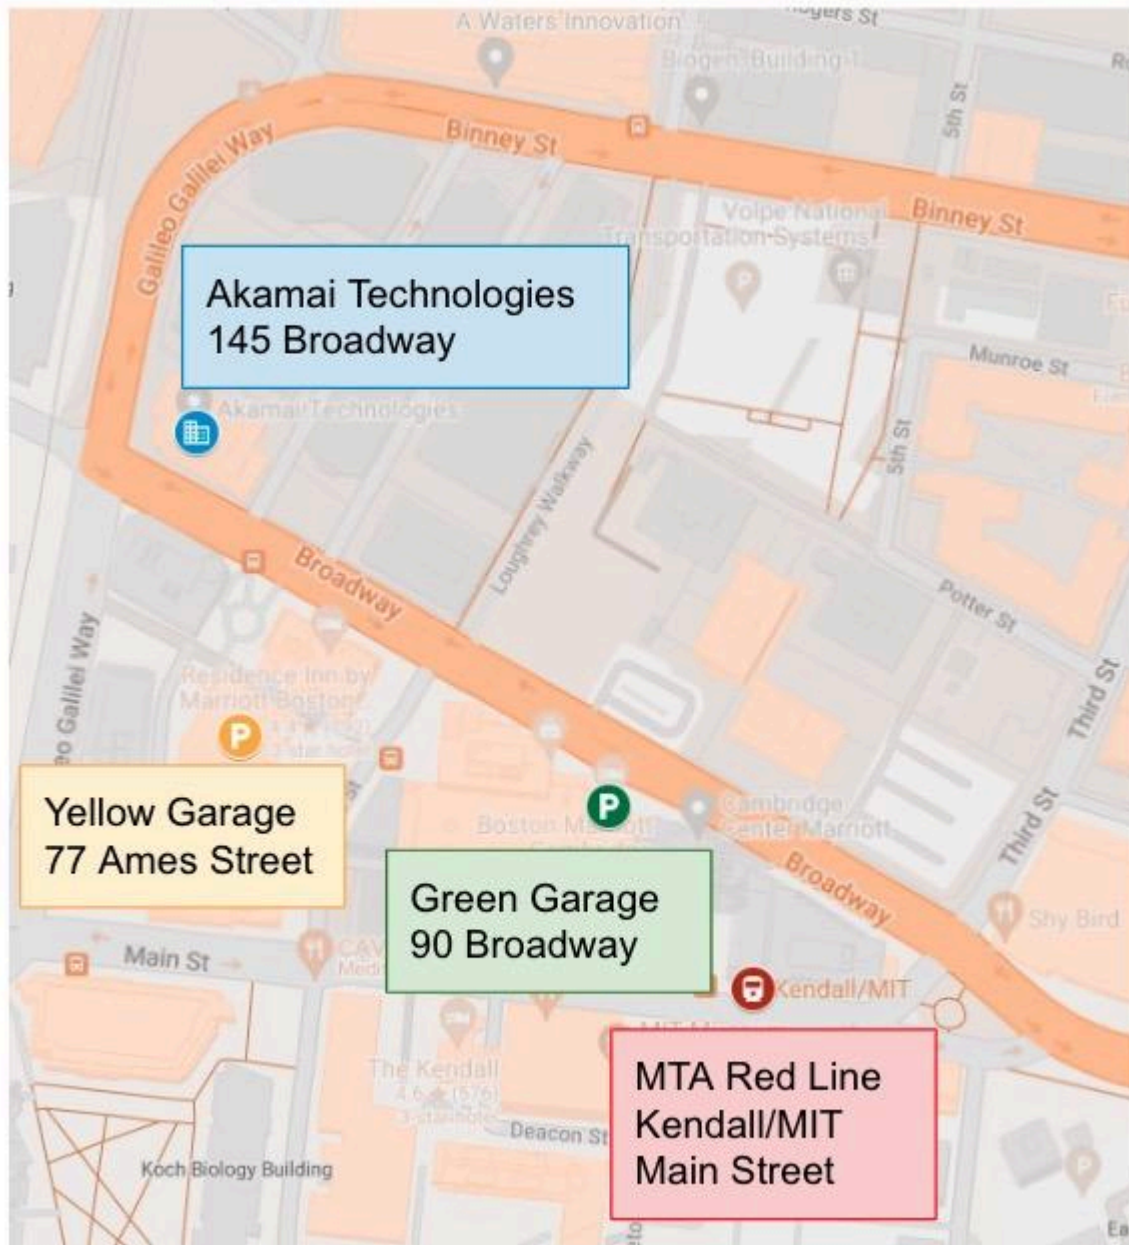

Public Access to Akamai Technologies

Parking in the Kendall Square area of Cambridge is very limited. For those who are not able to arrive via motor coach from the Encore, here are recommendations for public parking and MBTA access.

Please note, the parking garages will have charges/hourly rates. Due to Boston traffic, we recommend taking public transportation or using Uber/Lyft/Taxi.